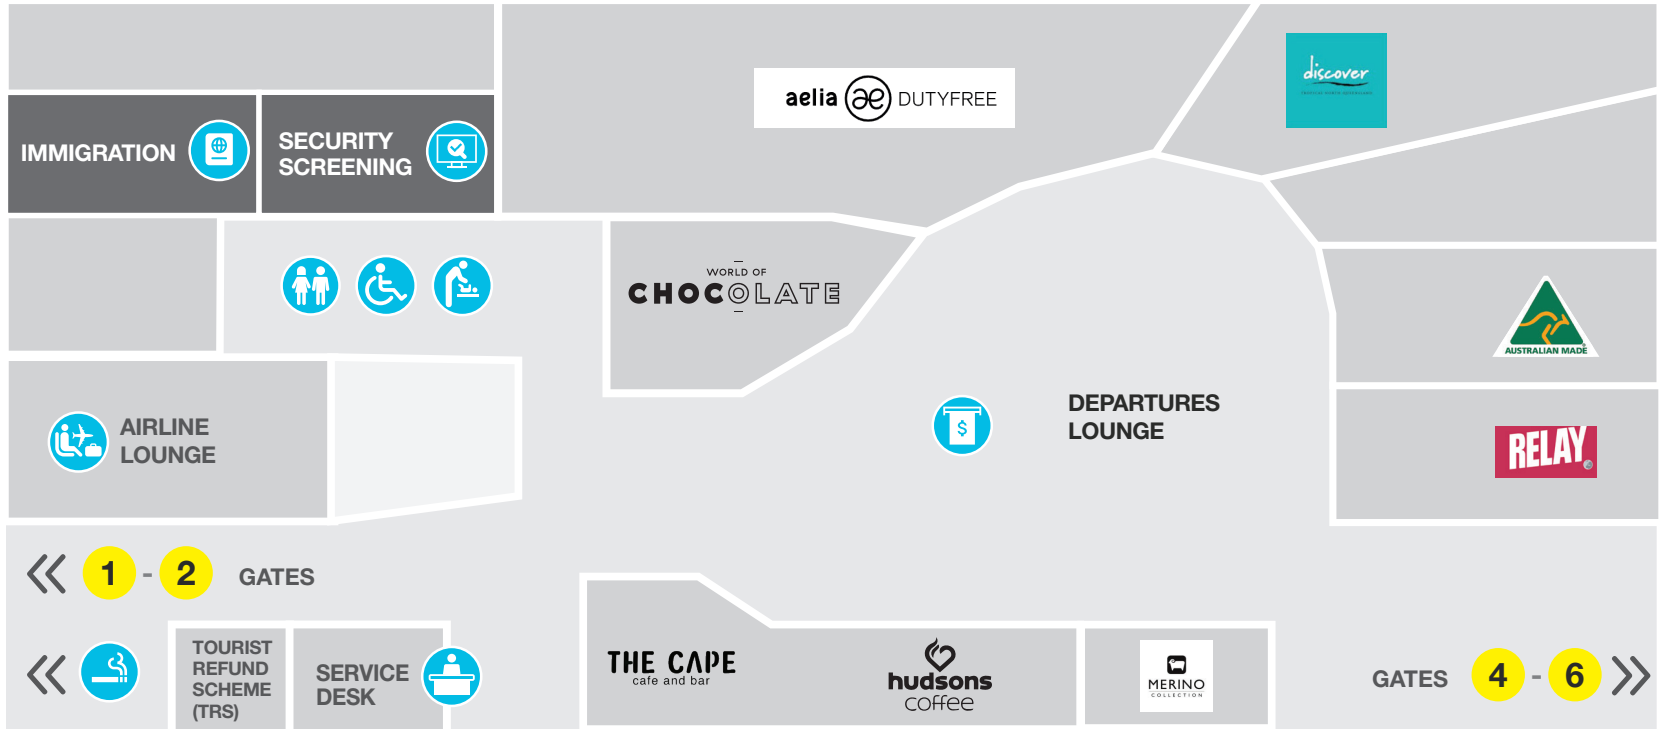

# International Terminal

Internal

## GROUND LEVEL

## LEVEL TWO

SERVICE DESK

SHUTTLE BUS DESK

TOILETS

PARENTS ROOM

LIFT

CAFE

ACCESSIBLE TOILET

AIRLINE LOUNGE

ATM

ESCALATOR

ARRIVALS