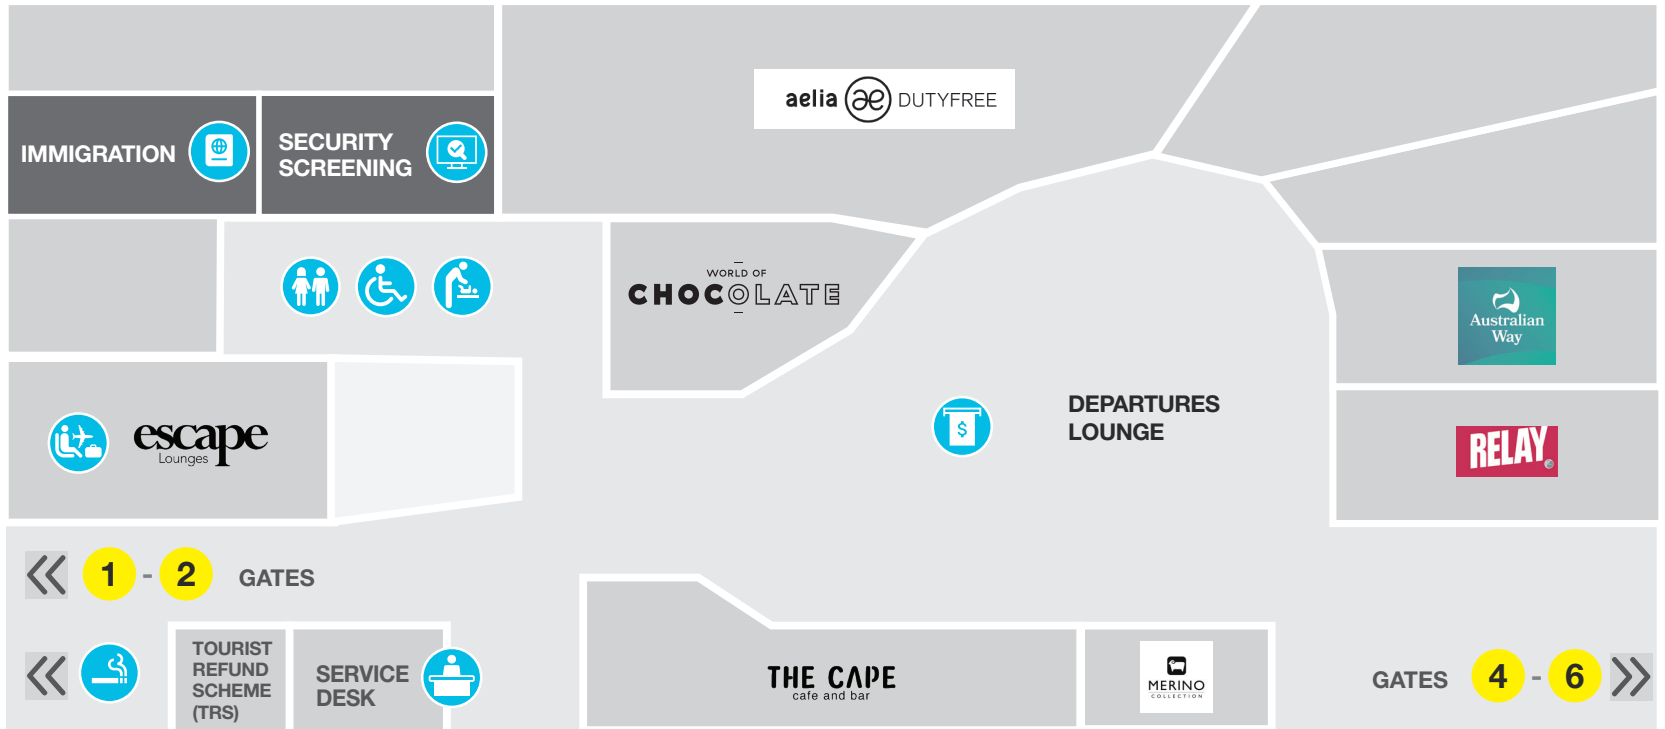

International Terminal

Internal

GROUND LEVEL

LEVEL TWO

SERVICE DESK

SHUTTLE BUS DESK

TOILETS

PARENTS ROOM

LIFT

CAFE

ACCESSIBLE TOILET

AIRLINE LOUNGE

ATM

ESCALATOR

ARRIVALS