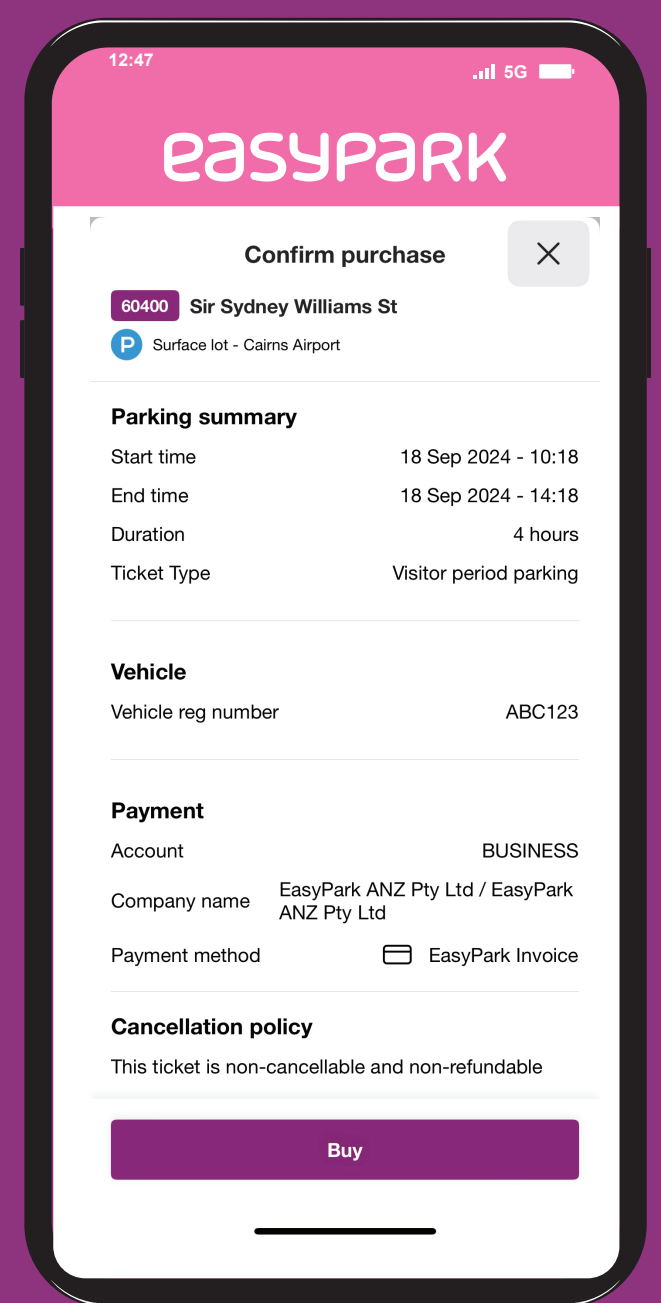

Select Buy to confirm your parking session

easypark

For assistance call 1300 734 070